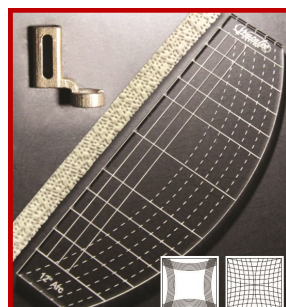

SVP WORLDWIDE

Westalee Design by Sew Steady

RULER WORK FOOT & SAMPLER SET 2:

Includes ruler foot , 6 pc template set. (Spinning wheel #36, Spin-e-Fex #6, Spin-e-Fex snowflake #7, 6" spiral, 2" simple circle, clamshell. Specify make & model. **PART #: WFWTSTARTSET2**

PART #: WT-SAMPLERSET2

\$75.00

2 PIECE TEMPLATE SET: Includes 3" feather template; 12" Arc template & 6" stable tape. For low shank.

PART #: WT-B2PC

\$40.00

RULER WORK FOOT PACKAGE: Includes 1/2" ruler foot; Foot adjuster Guide; 12" Arc template; 6" stable tape. Please specify make & model to ensure correct foot is provided.

PART #: WF-PKG

\$55.00

SVP WORLDWIDE

SEW STEADY CONTINUED

SCANT GAUGE/SEAM GUIDE: Makes it easy to hold pieces in place under the needle. Great for sewing points & preventing bias edges from stretching.

PART #: WASCGD3PC