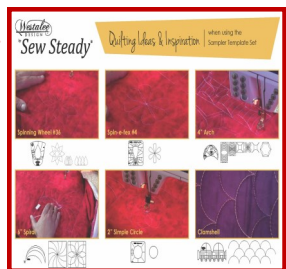

SAMPLER TEMPLATE SET 2: 6 pc template set :

Spinning wheel #36, Spin-e-Fex #6, Spin-e-Fex snowflake #7, 6" spiral, 2" simple circle, clamshell. Low shank, call for other sizes.

PART #: WT-SAMPLERSET2

$75.00