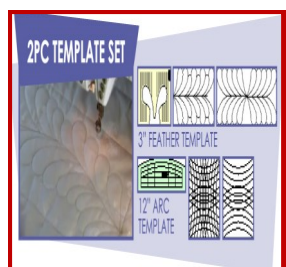

MSRP

\$120.00

**Must order by
calling Parts Desk
*requires machine
Make & Model #**

ADJUSTABLE LOCKING CUTTING RULER SYSTEM:

Includes 18" x 6.5" straight ruler; 6" quarter square triangle; 6" half square triangle. Bonus 113 free quilt patterns—Value \$120.00.

PART #: WR-STARTERSET

\$110.00

SAMPLER TEMPLATE SET 2: 6 pc template set :

Spinning wheel #36, Spin-e-Fex #6, Spin-e-Fex snowflake #7, 6" spiral, 2" simple circle, clamshell. Low shank, call for other sizes.

PART #: WT-SAMPLERSET2

\$75.00

2 PIECE TEMPLATE SET: Includes 3" feather template; 12" Arc template & 6" stable tape. For low shank.

PART #: WT-B2PC

\$40.00

RULER WORK FOOT PACKAGE: Includes 1/2" ruler foot; Foot adjuster Guide; 12" Arc template; 6" stable tape. Please specify make & model to ensure correct foot is provided.