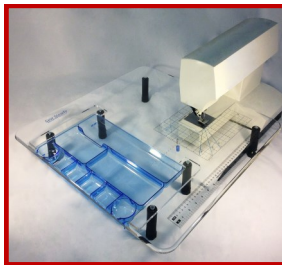

PART #: WT-SAMPLERSET2

\$75.00

2 PIECE TEMPLATE SET: Includes 3" feather template; 12" Arc template & 6" stable tape. For low shank.

PART #: WT-B2PC

\$40.00

RULER WORK FOOT PACKAGE: Includes 1/2" ruler foot; Foot adjuster Guide; 12" Arc template; 6" stable tape. Please specify make & model to ensure correct foot is provided.

PART #: WF-PKG

\$55.00

SVP WORLDWIDE

SEW STEADY CONTINUED

SCANT GAUGE/SEAM GUIDE: Makes it easy to hold pieces in place under the needle. Great for sewing points & preventing bias edges from stretching.

PART #: WASCGD3PC

MSRP

\$20.00

Must order by calling Parts Desk

***requires machine Make & Model #**

WISH DEMO TABLE: 22-1/2 x 25-1/2 table with grid, drawer and circular stitch attachment. Must call to order. Specify make & model