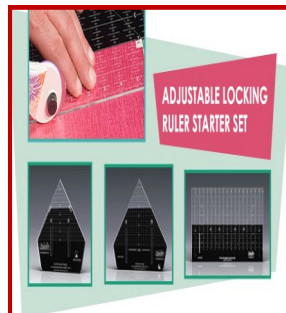

SVP WORLDWIDE

Westalee Design by Sew Steady

RULER WORK FOOT & SAMPLER SET 2:

Includes ruler foot , 6 pc template set. (Spinning wheel #36, Spin-e-Fex #6, Spin-e-Fex snowflake #7, 6" spiral, 2" simple circle, clamshell. Specify make & model. **PART #: WFWTSTARTSET2**

MSRP

\$120.00

**Must order by
calling Parts Desk
*requires machine
Make & Model #**

ADJUSTABLE LOCKING CUTTING RULER SYSTEM:

Includes 18" x 6.5" straight ruler; 6" quarter square triangle; 6" half square triangle. Bonus 113 free quilt patterns—Value \$120.00.

PART #: WT-SAMPLERSET2

\$75.00

2 PIECE TEMPLATE SET: Includes 3" feather template; 12" Arc template & 6" stable tape. For low shank.

PART #: WT-B2PC

\$40.00

RULER WORK FOOT PACKAGE: Includes 1/2" ruler foot; Foot adjuster Guide; 12" Arc template; 6" stable tape. Please specify make & model to ensure correct foot is provided.